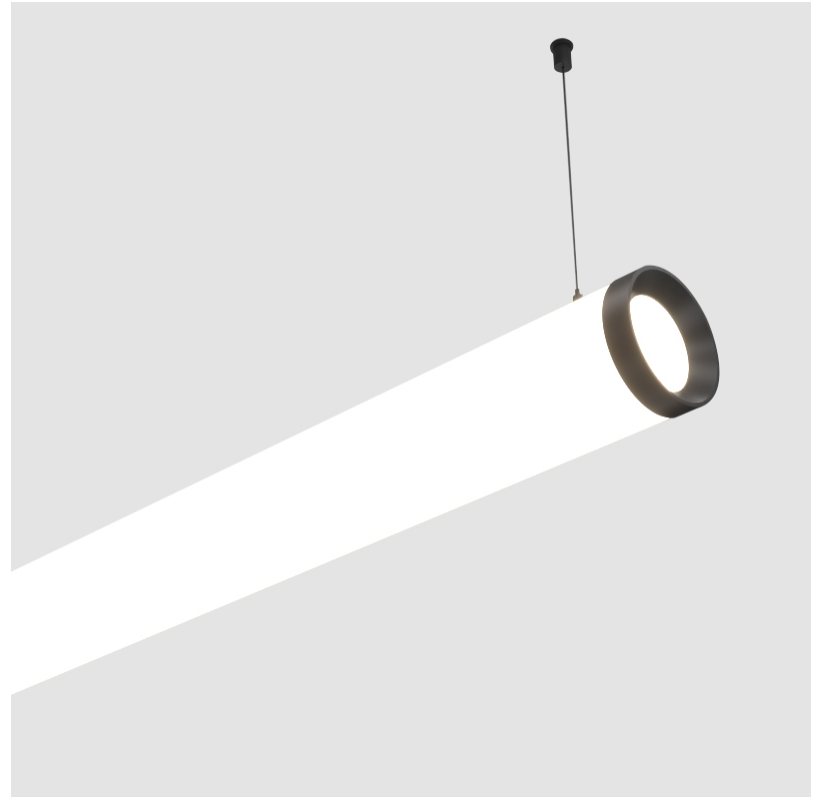

GENERAL

Series: Bunga Plus
Brand: Prolicht
Division: Architectural
Mounting Type: Suspension
Mounting Location: Ceiling
Subcategory: Profile

PHYSICAL

Shape: Cylinder
Length (mm): 2058
Length (in): 81
Width (mm): 115
Width (in): 4 1/2
Height (mm): 115
Height (in): 4 1/2
Max. Overall Height (mm): 2115
Max. Overall Height (in): 83 1/4
Light Distribution: Omnidirectional
Weight (kg): 6.492
Weight (lbs): 14.312
Diffuser: PMMA - Opal
Fixture Finish: SSR / BKV / CWI / CRY / HAB / LAG / UFT / ITA / RUA / RUR / MIC / FTG / MYG / TWT / LOD / PUS / FRO / FUP / KIA / POP / BLS / SPG / MEY / GOH / GUM / CHC / COM / ABZ / JAG / OBR / MOS / ROR
Fixture Material: Aluminum
Cable Details: 2000mm or 4000mm Transparent Cable
Upon Request: Cable colour - White / Black / Orange / Red

ELECTRICAL

Lamp Type: LED (Zhaga Standard)
Input Wattage (W): 35
Total Output Wattage (W): 28 / 22.8 (3500K)
Dimming: Non-Dimming / Phase Dimming (120Vac only) / 0-10V Dimming
Driver Included: Yes
Driver Location: Integrated
Driver Type: Constant Current - 120 / 277Vac
Driver Class: Class 2
Input Voltage (V): 120 - 277
Constant Current (MA): 350 / 500 (3500K)

LED

Color Temperature (°K): 3000 / 3500 / 4000
Max. Delivered Lumen (lm): 3870 / 4008 / 4090
CRI: >80 CRI
Lamp Life (hrs): 50000

OPTICAL

RATINGS AND CERTIFICATIONS

Certified By: Certified for North American Standards
IP rating: IP20