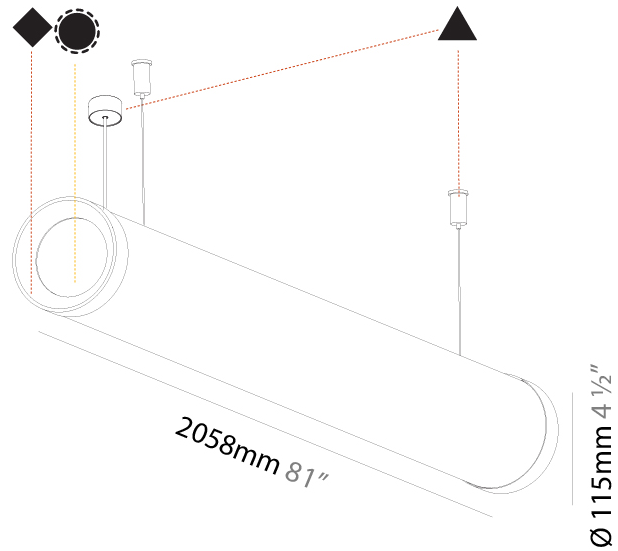

GENERAL

Series: Bunga Plus
Brand: Prolicht
Division: Architectural
Mounting Type: Suspension
Mounting Location: Ceiling
Subcategory: Profile

PHYSICAL

Shape: Cylinder
Length (mm): 2058
Length (in): 81
Width (mm): 115
Width (in): 4 1/2
Height (mm): 115
Height (in): 4 1/2
Max. Overall Height (mm): 2115
Max. Overall Height (in): 83 1/4
Light Distribution: Omnidirectional
Weight (kg): 6.492
Weight (lbs): 14.312
Diffuser: PMMA - Opal
Fixture Finish: SSR / BKV / CWI / CRY / HAB / LAG / UFT / ITA / RUA / RUR / MIC / FTG / MYG / TWT / LOD / PUS / FRO / FUP / KIA / POP / BLS / SPG / MEY / GOH / GUM / CHC / COM / ABZ / JAG / OBR / MOS / ROR
Fixture Material: Aluminum
Cable Details: 2000mm or 4000mm Transparent Cable
Upon Request: Cable colour - White / Black / Orange / Red

ELECTRICAL

Lamp Type: LED (Zhaga Standard)
Input Wattage (W): 35
Total Output Wattage (W): 28 / 22.8 (3500K)
Dimming: Non-Dimming / Phase Dimming (120Vac only) / 0-10V Dimming
Driver Included: Yes
Driver Location: Integrated
Driver Type: Constant Current - 120 / 277Vac
Driver Class: Class 2
Input Voltage (V): 120 - 277
Constant Current (MA): 350 / 500 (3500K)

LED

Color Temperature (°K): 3000 / 3500 / 4000
Max. Delivered Lumen (lm): 3870 / 4008 / 4090
CRI: >80 CRI
Lamp Life (hrs): 50000

OPTICAL

RATINGS AND CERTIFICATIONS

Certified By: Certified for North American Standards
IP rating: IP20