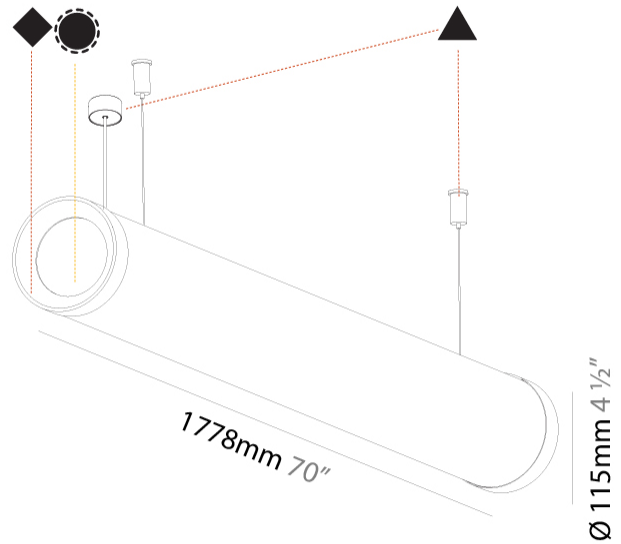

GENERAL

Series: Bunga Plus
Brand: Prolicht
Division: Architectural
Mounting Type: Suspension
Mounting Location: Ceiling
Subcategory: Profile

PHYSICAL

Shape: Cylinder
Length (mm): 1778
Length (in): 70
Width (mm): 115
Width (in): 4 1/2
Height (mm): 115
Height (in): 4 1/2
Max. Overall Height (mm): 2115
Max. Overall Height (in): 83 1/4
Light Distribution: Omnidirectional
Weight (kg): 5.763
Weight (lbs): 12.705
Diffuser: PMMA - Opal
Fixture Finish: SSR / BKV / CWI / CRY / HAB / LAG / UFT / ITA / RUA / RUR / MIC / FTG / MYG / TWT / LOD / PUS / FRO / FUP / KIA / POP / BLS / SPG / MEY / GOH / GUM / CHC / COM / ABZ / JAG / OBR / MOS / ROR
Fixture Material: Aluminum
Cable Details: 2000mm or 4000mm Transparent Cable
Upon Request: Cable colour - White / Black / Orange / Red

ELECTRICAL

Lamp Type: LED (Zhaga Standard)
Input Wattage (W): 30
Total Output Wattage (W): 24 / 19.2 (3500K)
Dimming: Non-Dimming / Phase Dimming (120Vac only) / 0-10V Dimming
Driver Included: Yes
Driver Location: Integrated
Driver Type: Constant Current - 120 / 277Vac
Driver Class: Class 2
Input Voltage (V): 120 - 277
Constant Current (MA): 350 / 400 (3500K)

LED

Color Temperature (°K): 3000 / 3500 / 4000
Max. Delivered Lumen (lm): 3320 / 3440 / 3510
CRI: >80 CRI
Lamp Life (hrs): 50000

OPTICAL

RATINGS AND CERTIFICATIONS

Certified By: Certified for North American Standards
IP rating: IP20